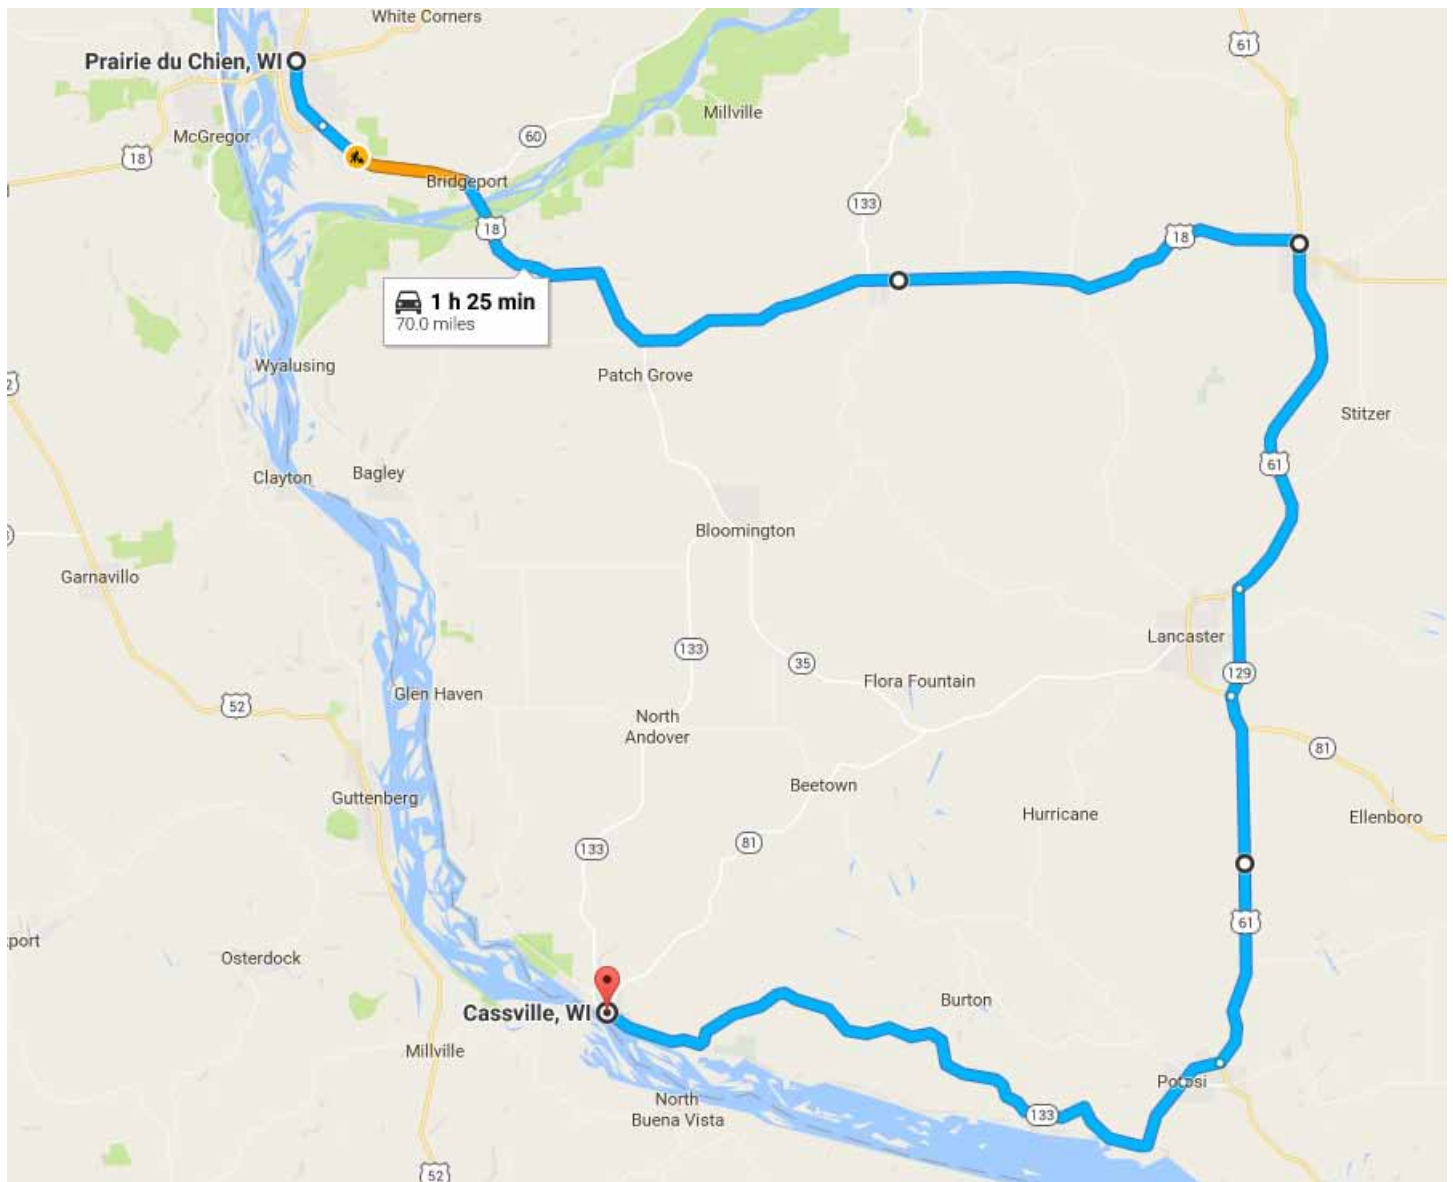

# CASSVILLE CAR CRUISE

**Saturday, September 3, 2016**  
**FUN FOR THE ENTIRE FAMILY!**

**New!** We will be meeting at two locations: *Prairie du Chien* and *Dubuque*

- 9:00 a.m. .... Meet at Zinkles' Piggly-Wiggly parking lot, Riverside Square in Prairie du Chien, WI or **Mystique Community Ice Center in Dubuque, IA**
- 11:00 a.m. .... Leave Prairie du Chien, WI or **Mystique Community Ice Center parking lots**
- 11:00 a.m. - 12: 30 p.m. .... From Prairie du Chien cruise through Mt. Hope, Fennimore, Lancaster & Potosi to Cassville  
From Dubuque cruise through Hazel Green, Cuba City, Dickeyville & Potosi to Cassville
- 12:30 p.m. .... Arrive at Riverside Park in Cassville
- 12:30 - 2:30 p.m. .... Music by DJ "Seaman"
- 1:30 - 3:30 p.m. .... Burn-out Box competition – Cash Prizes & Trophies for 1st and 2nd Place!
- 3:00 p.m. - 7:00 p.m. .... Live Music by "Mississippi Band" from Dubuque, IA
- 7:30 - 9:30 p.m. .... Music by DJ "Seaman"

# CASSVILLE CAR CRUISE

## DIRECTIONS TO RIVERSIDE PARK FROM PRAIRIE DU CHIEN

**If you enter Cassville coming in from the east** on Hwy 133, turn left on Crawford Street (*Cassville Auto Body on the left*), and cross the railroad tracks to get to Riverside Park.

**If you enter Cassville from the west** on either Hwy 133 or Hwy 81, turn right on Crawford Street (*Cassville Auto Body on the right*), cross the railroad tracks to get to Riverside Park.